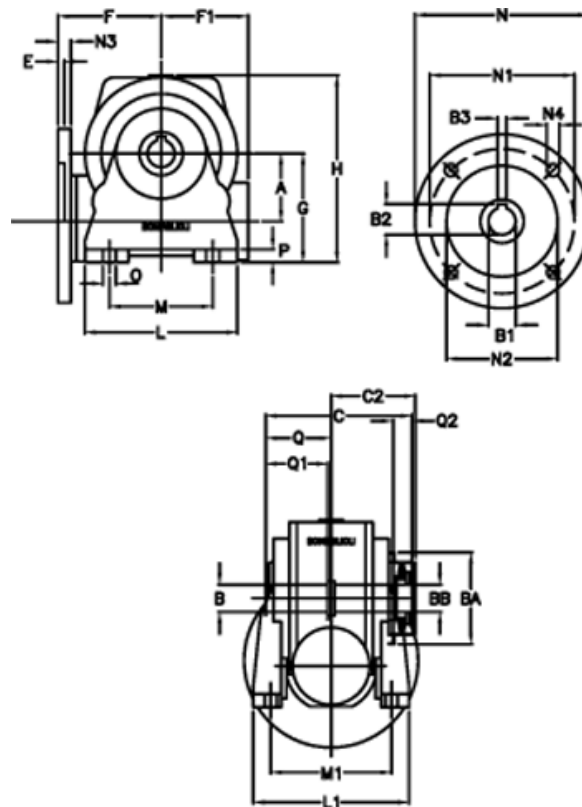

Article number: 390204903612736

Description: Worm Gear with Torque Limiter
VF 49-L2-N-36 P71B5

Measures

a = 49.50	C2 = 63,5	L1 = 124	O = 8.5
B = 25	Description = VF 49N-xx-71B5	m = 63	P = 12
B1 E7 = 14	E = 3.0	M1 = 98.5	Q = 51.0
B2 = 16.3	F = 70	N = 160	Q1 = 41
B3 H9 = 5	F1 = 63	N1 = 130	Q2 = 15
BA = 63	g = 82	N2 = 110	
BB H7 = 14	H = 138.0	N3 = 10.5	
C = 105	L = 110	N4 = 9,5	